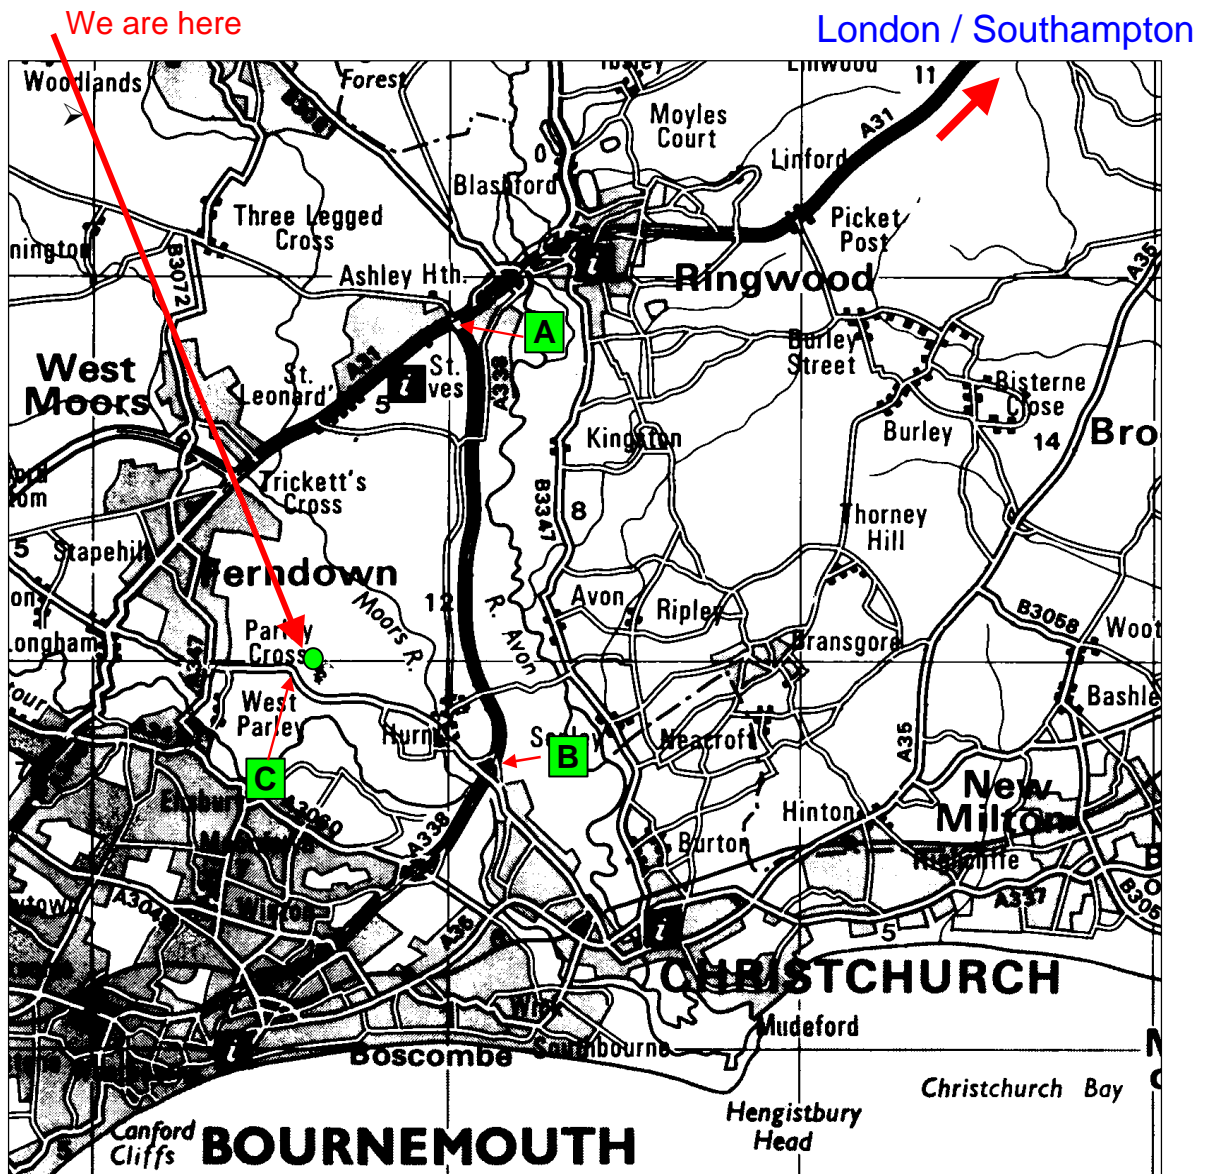

## From London

- From the M25 London Orbital, take the M3 (South), then follow signs for Southampton.

## From Southampton

- You get on to the M27 Westbound, the motorway automatically leads on to the A31 (follow the signs to Bournemouth).
- At the Ashley Heath roundabout take the left hand lane signposted A338 to Bournemouth (Bournemouth Airport). **(Ref A on Map)**
- Take the exit for Bournemouth International Airport and turn right at T junction. **(Ref B on Map)**
- Follow the signs to the Airport, turning left at a small roundabout. Follow the road for approx. 3km until you reach a small roundabout. NOTE : You will pass a right turn into the Airport Passenger Terminal.
- Take the second exit off of the small roundabout **(Ref C on Map)** to your right into Western Business Park and you will see Drilling Systems the second building on your left.